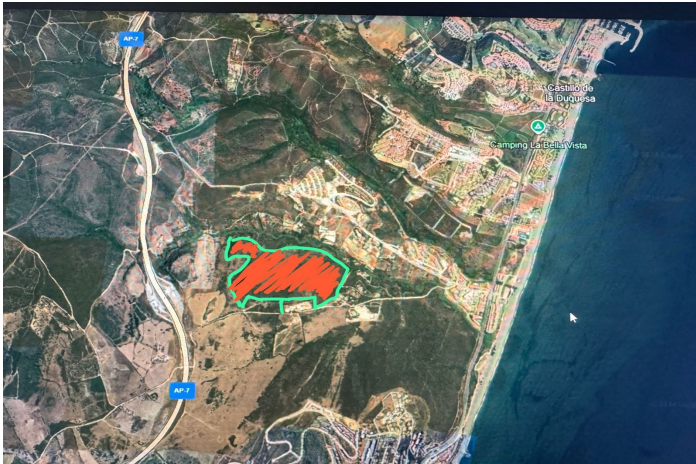

Grond te koop in Manilva, Manilva

10.200.000 €

Referentie: R4870576 Plotgrootte: 336.431m²

Costa del Sol, Manilva

An exceptional estate for sale in Martagina, Manilva, located just minutes from Sotogrande. This large plot boasts a prime location with sweeping views of the Mediterranean Sea. Set on a spacious plot, this property is ideally suited for large-scale educational, healthcare, sports, leisure, and other developments—an outstanding investment opportunity in a highly desirable area brimming with potential. Strategically positioned near Sotogrande, this estate offers easy access to major routes and amenities while providing a tranquil, scenic setting. Its proximity to the Mediterranean ensures stunning sea views and a serene natural backdrop, blending convenience with relaxation. Perfect for Large-Scale Projects: Spanning 34.2 hectares, this expansive and adaptable property is perfect for a variety of projects. From educational institutions to healthcare complexes, premier sports facilities, or leisure and entertainment hubs, the opportunities are vast. Its prime location and breathtaking views make it an ideal foundation for visionary developments.