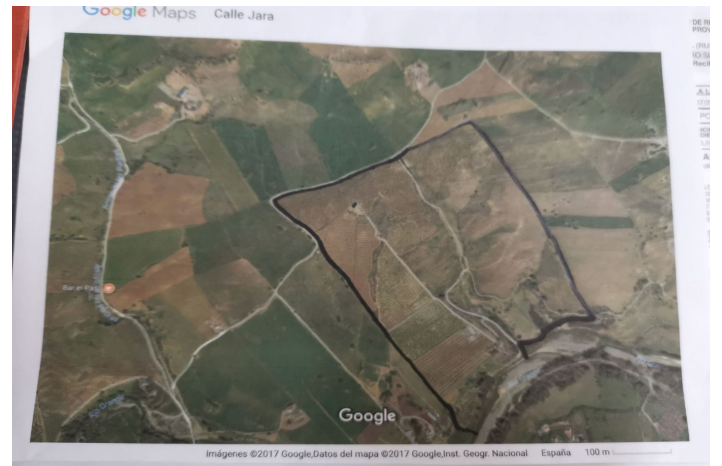

Land for sale in Coín, Coín

2,450,000 €

Reference: R3943603 Plot Size: 580,000m² Build Size: 1,000m²

Valle del Guadalhorce, Coín

58 hectares in Coín

It is divided into several plots

The farm adjoins the river, the well is approximately 10 meters from the river.

It has 2 40 hp pumps that draw 54 cubic meters per hour and the cistern has a capacity of one million liters.

10.000 OLIVE TREES

5.000 AVOCADO

17.000 ORANGES.

Features:

Investment