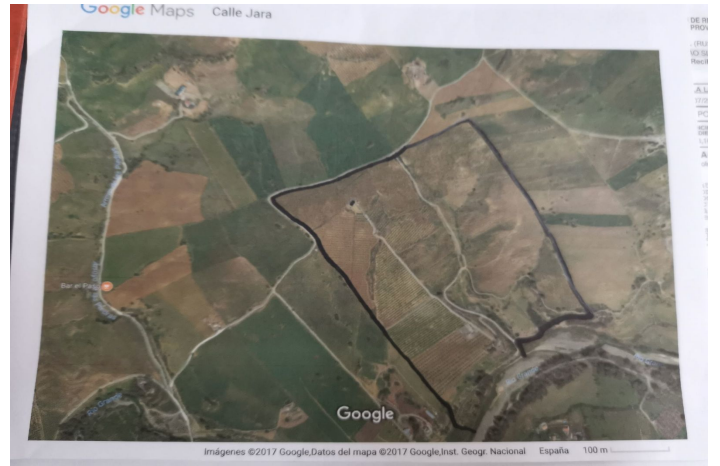

# Grond te koop in Coín, Coín

2.450.000 €

Referentie: R3943603 Plotgrootte: 580.000m<sup>2</sup> Perceelgrootte: 1.000m<sup>2</sup>

## Valle del Guadalhorce, Coín

58 hectares in Coín It is divided into several plots The farm adjoins the river, the well is approximately 10 meters from the river. It has 2 40 hp pumps that draw 54 cubic meters per hour and the cistern has a capacity of one million liters.  
10.000 OLIVE TREES 5.000 AVOCADO 17.000 ORANGES.