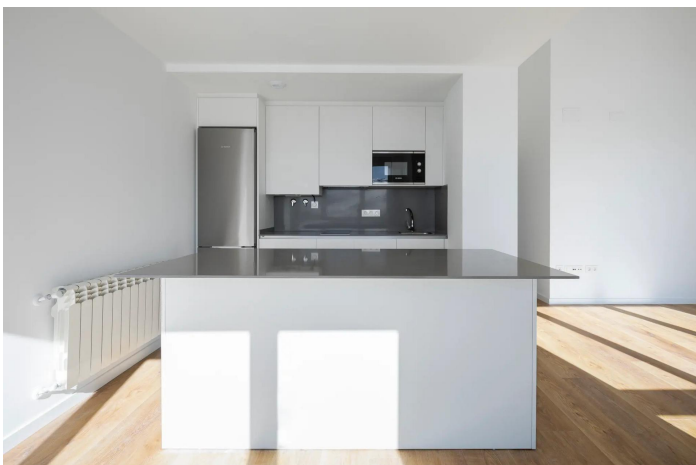

Apartment for sale in Monachil, Granada

487,000 €

Reference: N7974 Bedrooms: 3 Bathrooms: 2 Build Size: 116m²